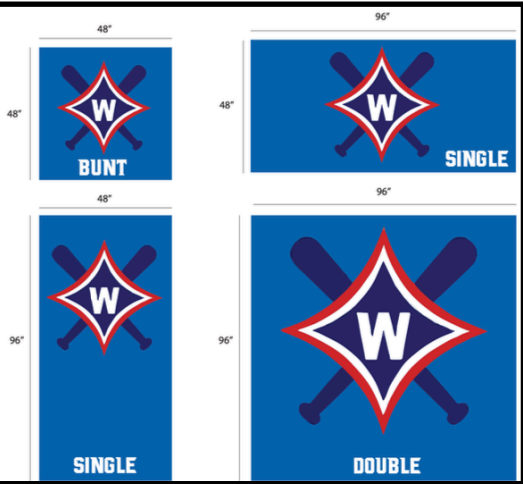

**2024-2025
Walton Baseball
Sponsorship
Levels**

**Location
& Sizing**

**Majors Double \$1,750
Majors Single \$1,000
Majors Bunt \$750
Field Fence**

**Rookie Double \$1,000
Pavilion Fence**

**Rookie Single \$750
Rookie Bunt \$500
Facility Fence**